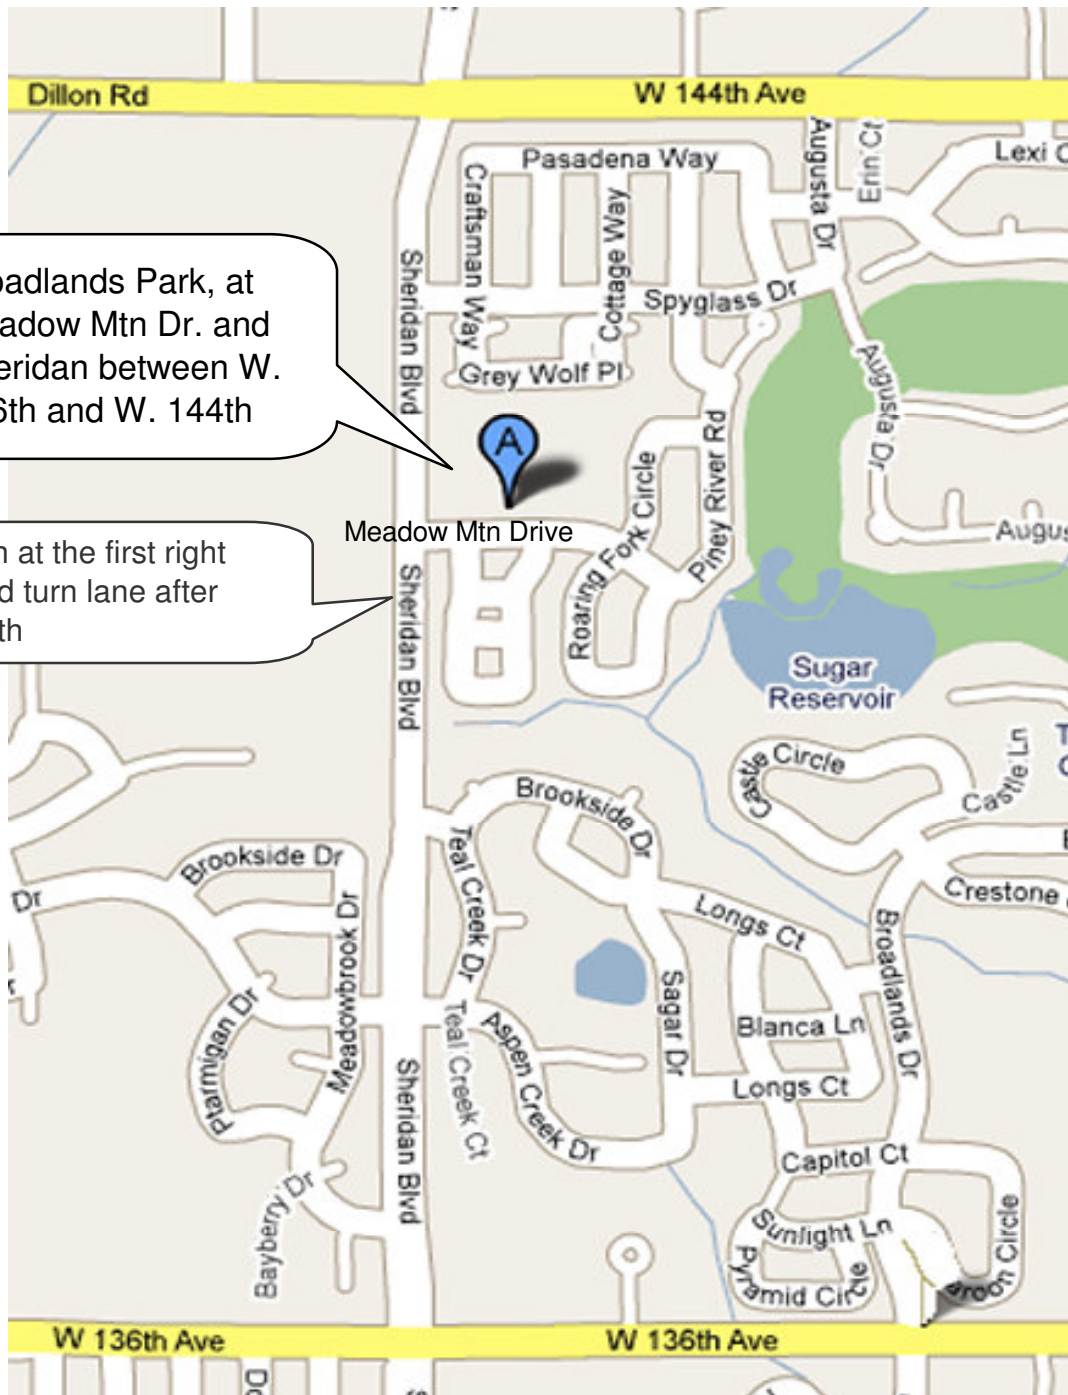

The Point Picnic

Saturday, June 27, 2009

Games start at 3:00 PM

Food around 5:00 PM

Food

Food and drinks will be provided.

You are welcome to bring something if you like, or if you have special dietary needs. Do not bring dessert. **All desserts will be confiscated** and treated as donations to the Blu Krue bake sale!